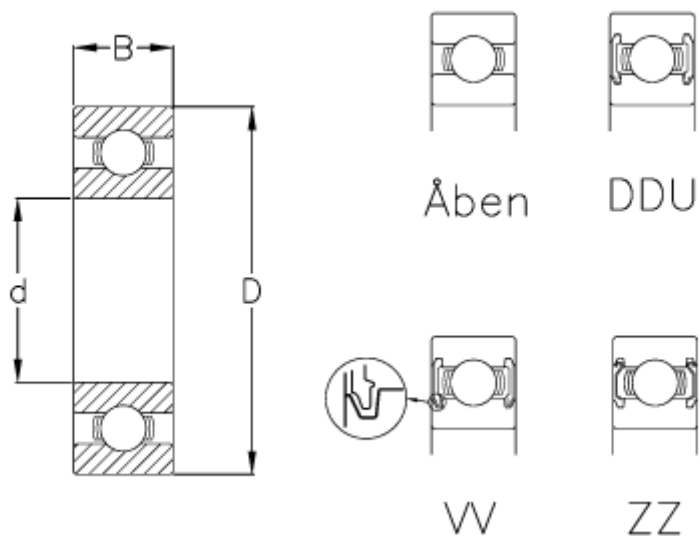

Data Sheet

Article number: 570101000603
Description: NSK Bearing 6900 ZZ CM
Note: 42

Measures

= 6900
 $B = 6$
 $d = 10$
 $D = 22$